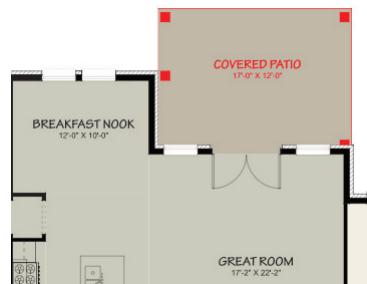

# THE RUBICON

From the \$460s

2+ Beds • 2+ Baths • 2,311+ sqft

Optional 3-Car Garage

Luxury Bedrooms

Covered Patio

Customize This Home

\*exterior finishes may vary per style