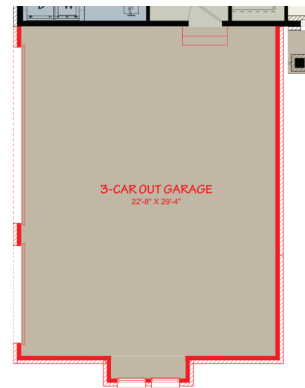

# THE RUBICON

From the \$460s

2+ Beds • 2+ Baths • 2,311+ sqft

Optional 3-Car Garage

Luxury Bedrooms

Covered Patio

Customize This Home

\*exterior finishes may vary per style