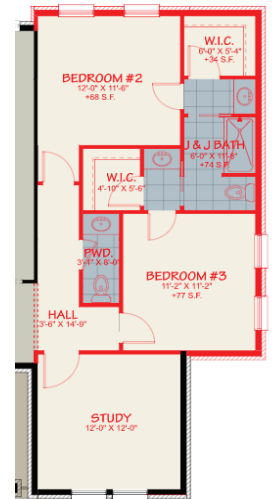

# THE RUBICON

From the \$460s

2+ Beds • 2+ Baths • 2,311+ sqft

Optional 3-Car Garage

Luxury Bedrooms

Covered Patio

Customize This Home

\*exterior finishes may vary per style