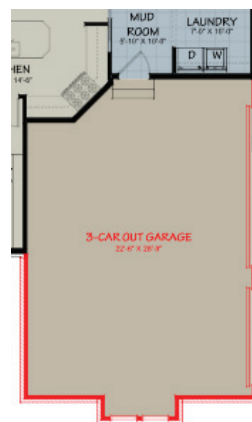

THE PEACHTREE

From the \$520s

First Floor

Second Floor

Three Car Garage

Customize This Home

3+ Beds • 2.5+ Baths • 3,264+ sqft

*exterior finishes may vary per style