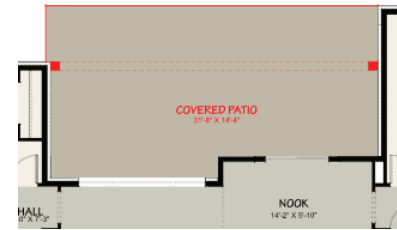

THE MEDINAH

From the \$510s

3+ Beds • 2.5+ Baths • 2,967+ sqft

Optional 3-Car Garage

Covered Patio

Customize This Home

*exterior finishes may vary per style