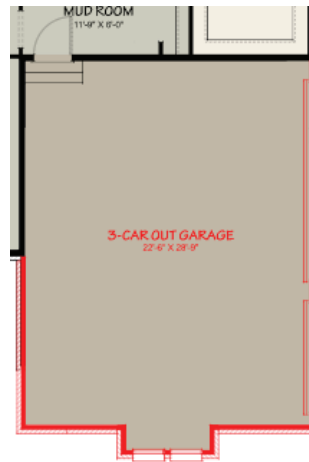

THE MEDINAH

From the \$510s

3+ Beds • 2.5+ Baths • 2,967+ sqft

Optional 3-Car Garage

Covered Patio

Customize This Home

*exterior finishes may vary per style