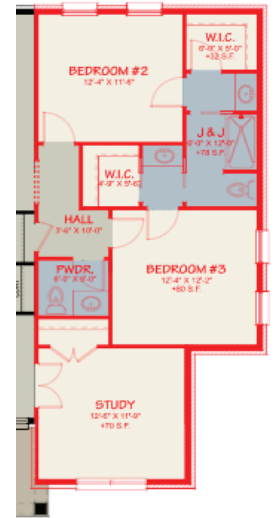

THE COLDSTREAM

From the \$420s

3+ Beds • 2+ Baths • 2,140+ sqft

Optional 3-Car Garage

Luxury Bedrooms

Covered Patio

Customize This Home

*exterior finishes may vary per style