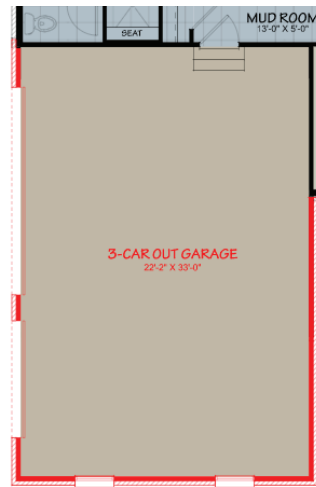

THE COLDSTREAM

From the \$420s

3+ Beds • 2+ Baths • 2,140+ sqft

Optional 3-Car Garage

Luxury Bedrooms

Covered Patio

Customize This Home

*exterior finishes may vary per style