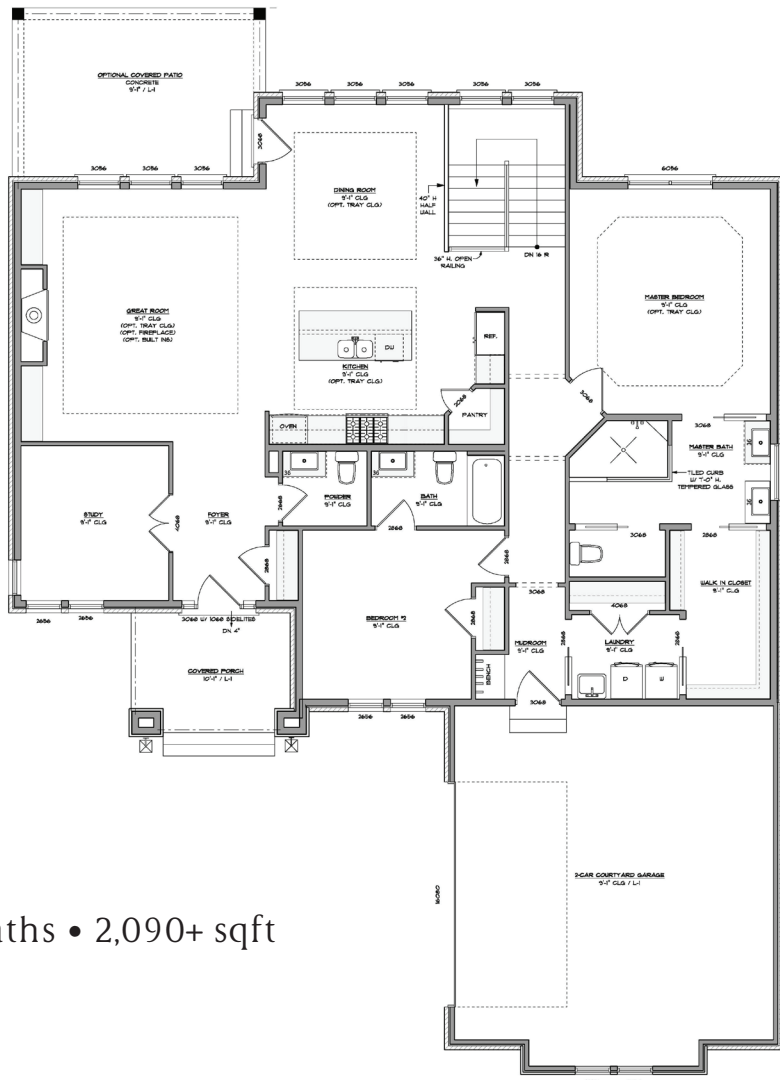

THE BROOKSIDE

From the \$450s

2+ Beds • 2.5+ Baths • 2,090+ sqft

*exterior finishes may vary per style