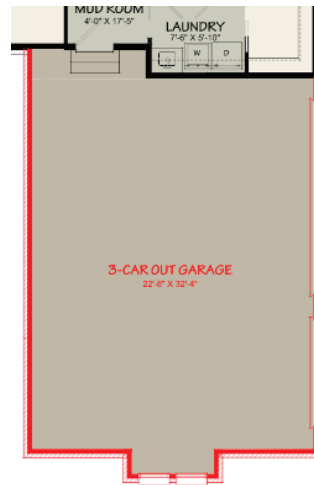

THE BEECHWOOD

From the \$410s

2+ Beds • 2+ Baths • 1,858+ sqft

Optional 3-Car Garage

Covered Patio

Customize This Home

*exterior finishes may vary per style