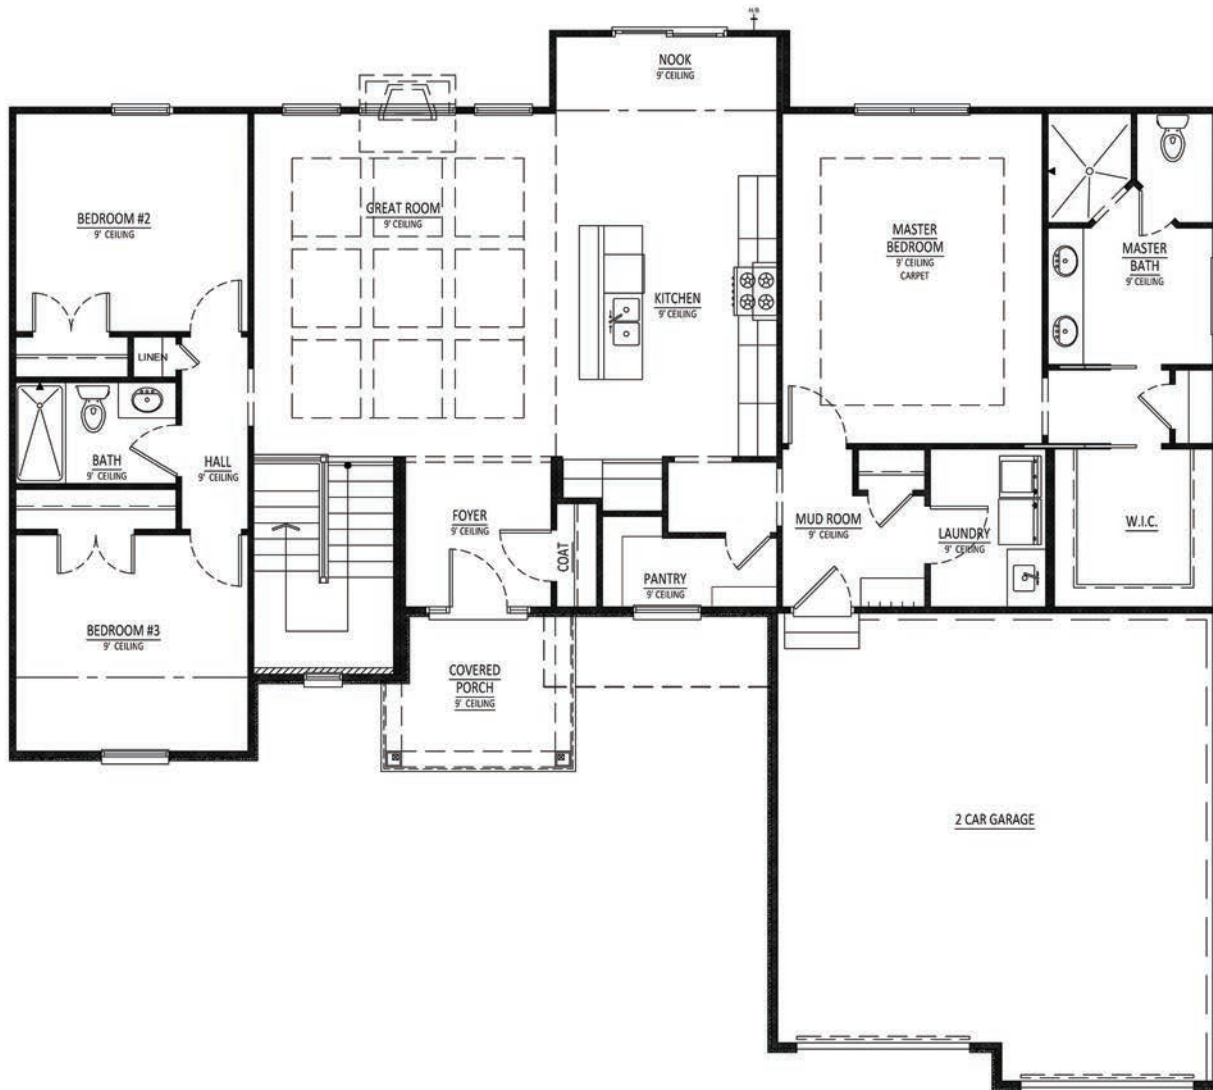

JUSTIN DOYLE
HOMES

SOMERSET

SERIES: SIGNATURE

3-5 BEDROOMS | 2-3 BATHROOMS | 1 LEVEL | 2-3 GARAGES | 1,844+ SF

CRAFTSMAN

FARMHOUSE

CLASSIC

TRADITIONAL

*exterior finishes may vary per style

SOMERSET

SERIES: SIGNATURE

3-5 BEDROOMS | 2-3 BATHROOMS | 1 LEVEL | 2-3 GARAGES | 1,844+ SF

FIRST FLOOR