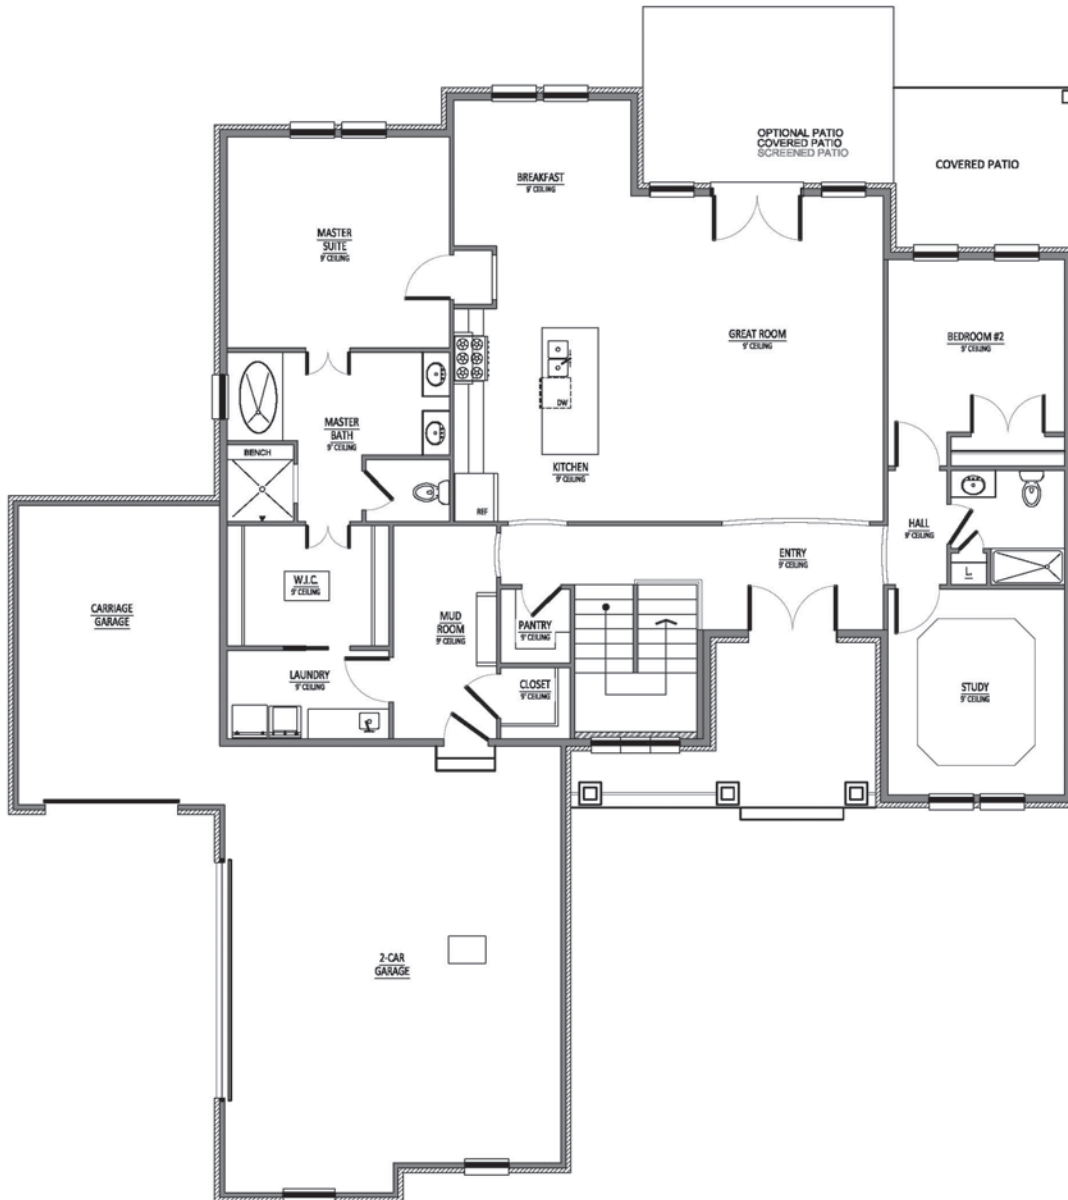

JUSTIN DOYLE
HOMES

RUBICON

SERIES: SIGNATURE

2-5 BEDROOMS | 2-3 BATHROOMS | 1 LEVEL | 2-3 GARAGES | 2,311 SF+

CRAFTSMAN

TRADITIONAL

CLASSIC

*exterior finishes may vary per style

RUBICON

SERIES: SIGNATURE

2-5 BEDROOMS | 2-3 BATHROOMS | 1 LEVEL | 2-3 GARAGES | 2,311 SF+

FIRST FLOOR