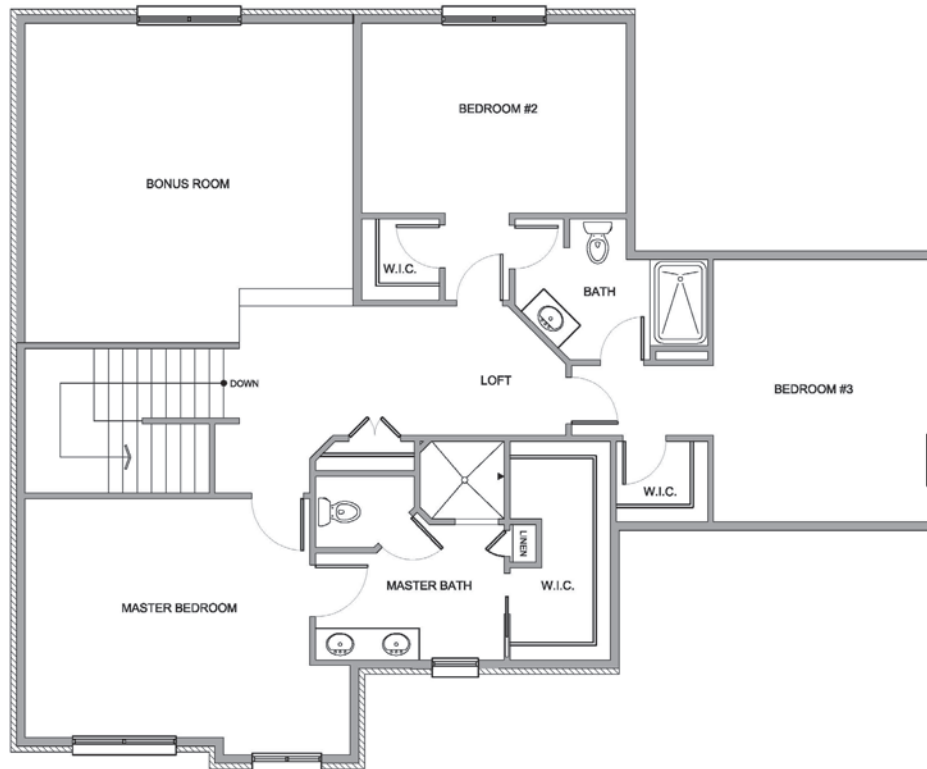

JUSTIN DOYLE
HOMES

PEACHTREE

SERIES: SIGNATURE

4-6 BEDROOMS | 5-6 BATHROOMS | 2 LEVELS | 2-3 GARAGES | 4,069 SF+

CRAFTSMAN

TRADITIONAL

CLASSIC

*exterior finishes may vary per style

PEACHTREE

SERIES: SIGNATURE

4-6 BEDROOMS | 5-6 BATHROOMS | 2 LEVELS | 2-3 GARAGES | 4,069 SF+

FIRST FLOOR

PEACHTREE

SERIES: SIGNATURE

4-6 BEDROOMS | 5-6 BATHROOMS | 2 LEVELS | 2-3 GARAGES | 4,069 SF+

SECOND FLOOR