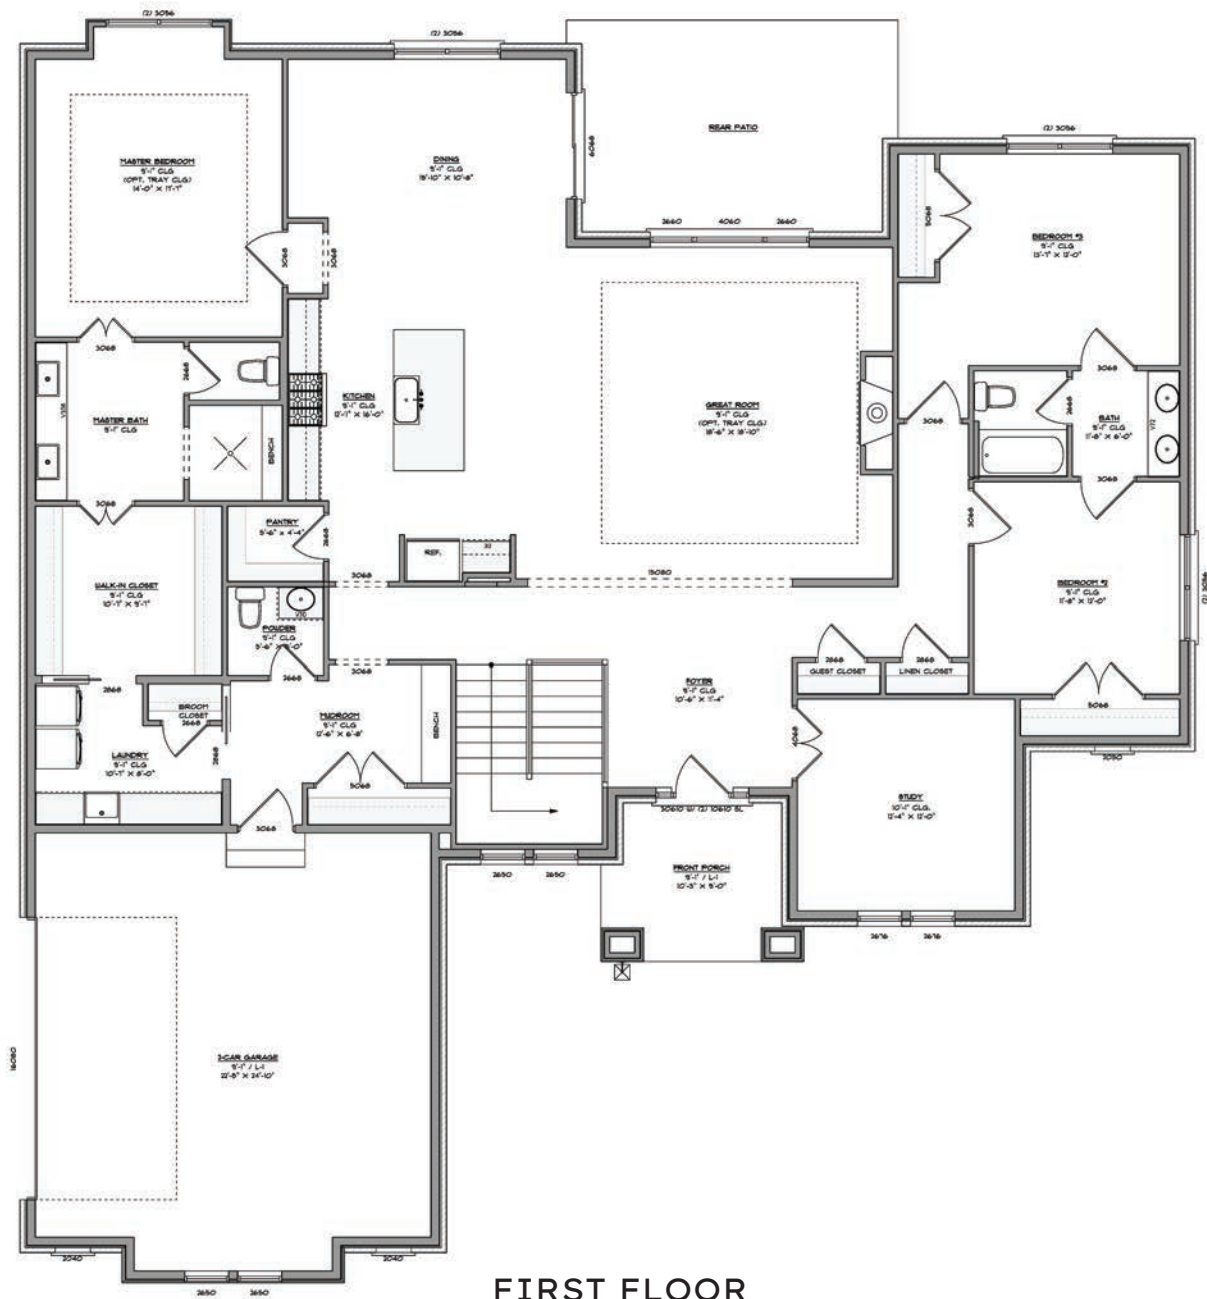

JUSTIN DOYLE
HOMES

OAKMONT

SERIES: SIGNATURE

3-5 BEDROOMS | 2-4 BATHROOMS | 1 LEVEL | 2-3 GARAGES | 2,745 SF+

TRADITIONAL

FARMHOUSE

*exterior finishes may vary per style

OAKMONT

SERIES: SIGNATURE

3-5 BEDROOMS | 2-4 BATHROOMS | 1 LEVEL | 2-3 GARAGES | 2,745 SF+

FIRST FLOOR