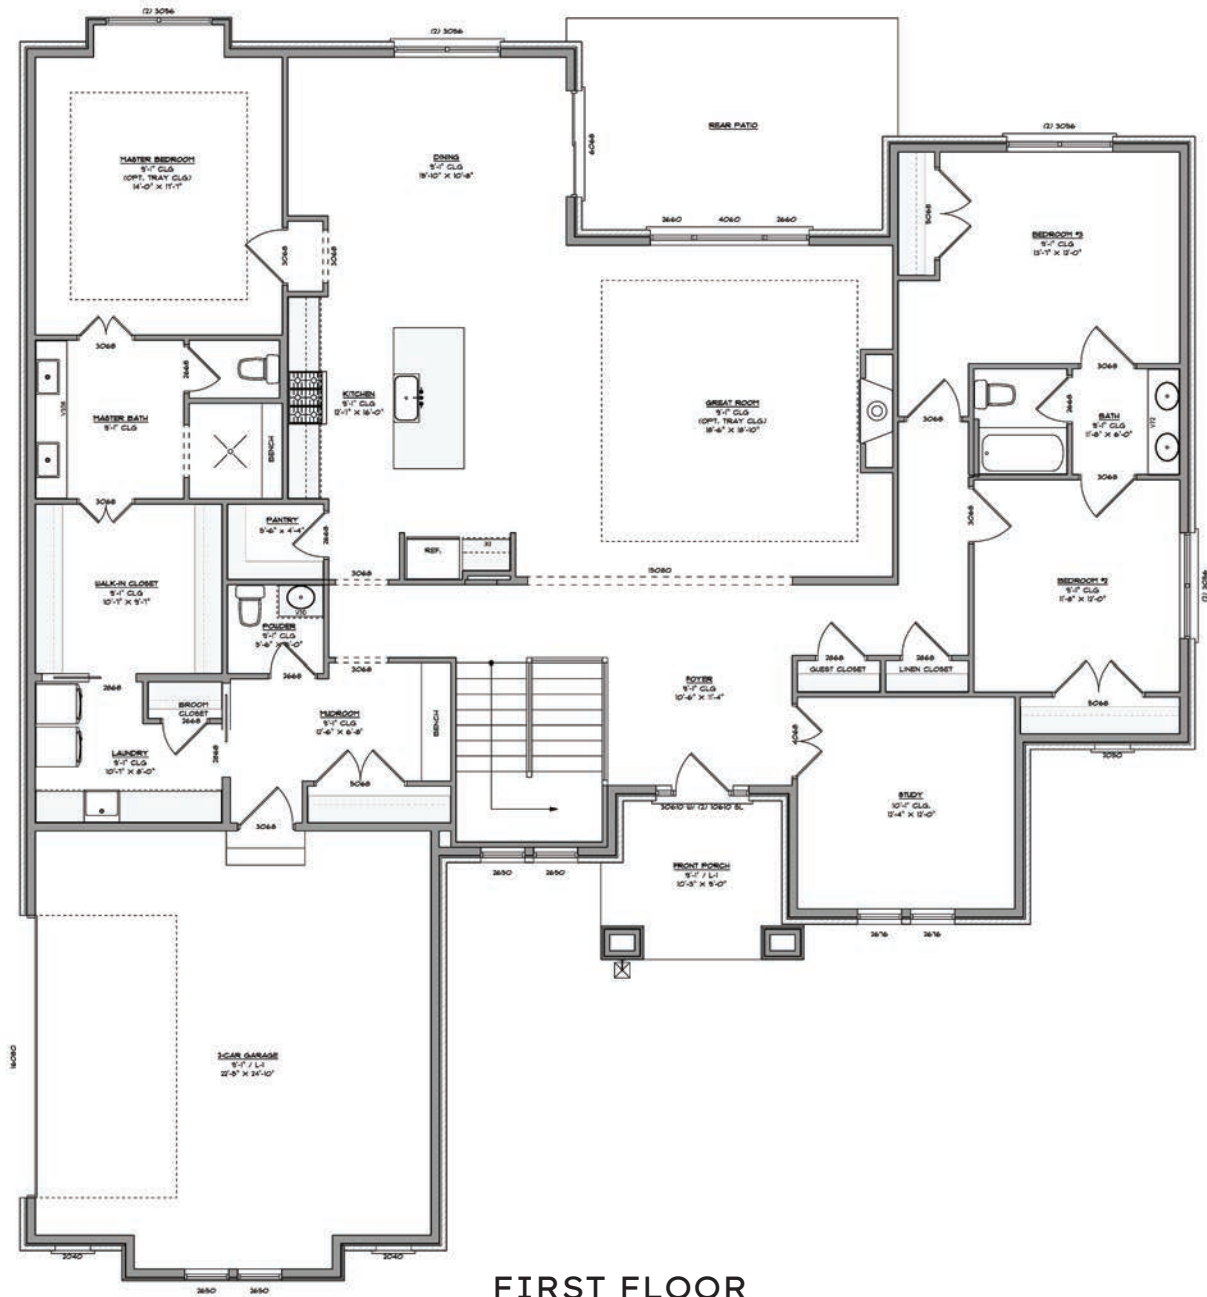

# OAKMONT

SERIES: SIGNATURE

3-5 BEDROOMS | 2-4 BATHROOMS | 1 LEVEL | 2-3 GARAGES | 2,745 SF+

TRADITIONAL

FARMHOUSE

\*exterior finishes may vary per style

# OAKMONT

SERIES: SIGNATURE

3-5 BEDROOMS | 2-4 BATHROOMS | 1 LEVEL | 2-3 GARAGES | 2,745 SF+

FIRST FLOOR