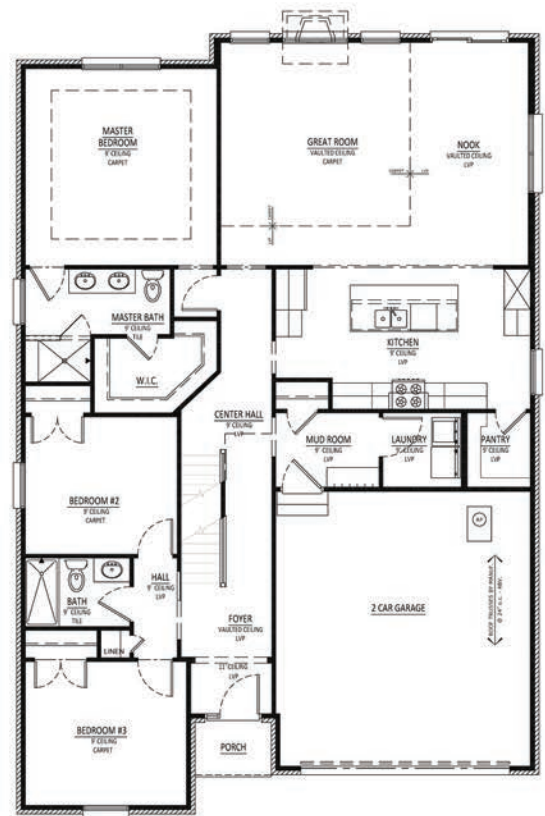

JUSTIN DOYLE
HOMES

MORGAN

SERIES: SIGNATURE

4-5 BEDROOMS | 3 BATHROOMS | 2 LEVELS | 2-3 GARAGES | 2,436+ SF

CRAFTSMAN

FARMHOUSE

CLASSIC

TRADITIONAL

*exterior finishes may vary per style

MORGAN

SERIES: SIGNATURE

4-5 BEDROOMS | 3 BATHROOMS | 2 LEVELS | 2-3 GARAGES | 2,436+ SF

FIRST FLOOR CLASSIC

FIRST FLOOR

SECOND FLOOR OPTIONAL
FIFTH BEDROOM

SECOND FLOOR