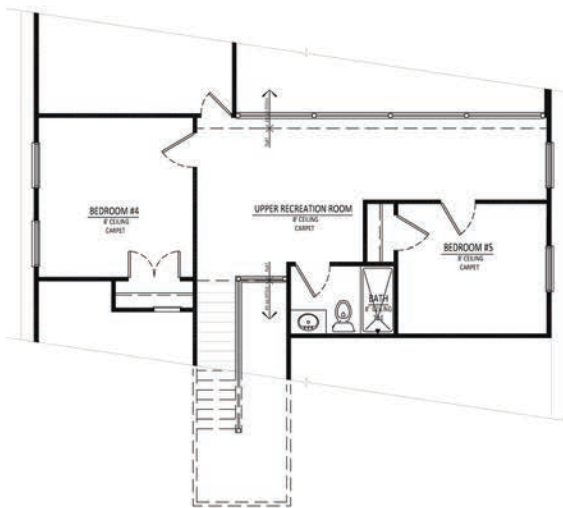

JUSTIN DOYLE
HOMES

MORGAN

SERIES: SIGNATURE

4-5 BEDROOMS | 3 BATHROOMS | 2 LEVELS | 2-3 GARAGES | 2,436+ SF

CRAFTSMAN

FARMHOUSE

CLASSIC

TRADITIONAL

*exterior finishes may vary per style

MORGAN

SERIES: SIGNATURE

4-5 BEDROOMS | 3 BATHROOMS | 2 LEVELS | 2-3 GARAGES | 2,436+ SF

FIRST FLOOR CLASSIC

FIRST FLOOR

SECOND FLOOR OPTIONAL
FIFTH BEDROOM

SECOND FLOOR