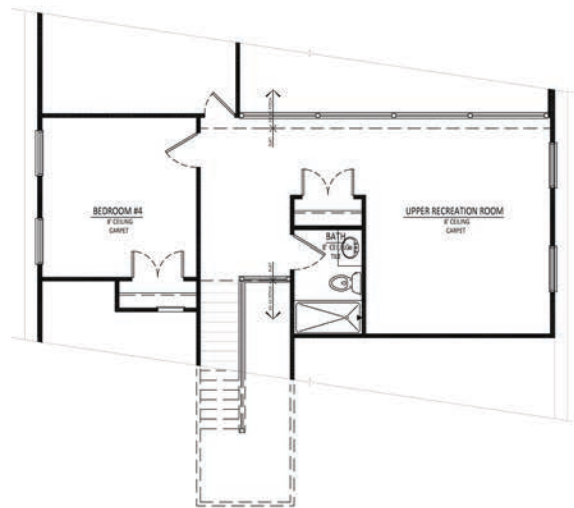

JUSTIN DOYLE
HOMES

MORGAN

SERIES: SIGNATURE

4-5 BEDROOMS | 3 BATHROOMS | 2 LEVELS | 2-3 GARAGES | 2,436+ SF

CRAFTSMAN

FARMHOUSE

CLASSIC

TRADITIONAL

*exterior finishes may vary per style

MORGAN

SERIES: SIGNATURE

4-5 BEDROOMS | 3 BATHROOMS | 2 LEVELS | 2-3 GARAGES | 2,436+ SF

FIRST FLOOR CLASSIC

FIRST FLOOR

SECOND FLOOR OPTIONAL
FIFTH BEDROOM

SECOND FLOOR