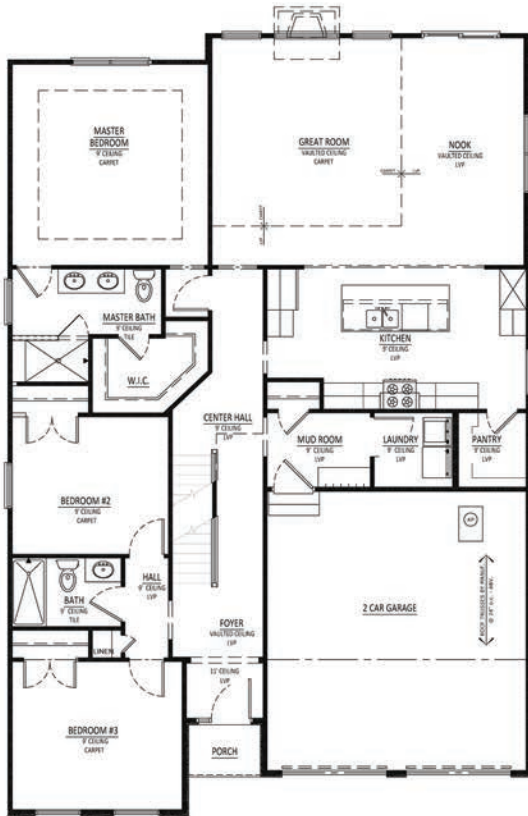

JUSTIN DOYLE
HOMES

MORGAN

SERIES: SIGNATURE

4-5 BEDROOMS | 3 BATHROOMS | 2 LEVELS | 2-3 GARAGES | 2,436+ SF

CRAFTSMAN

FARMHOUSE

CLASSIC

TRADITIONAL

*exterior finishes may vary per style

MORGAN

SERIES: SIGNATURE

4-5 BEDROOMS | 3 BATHROOMS | 2 LEVELS | 2-3 GARAGES | 2,436+ SF

FIRST FLOOR CLASSIC

FIRST FLOOR

SECOND FLOOR OPTIONAL
FIFTH BEDROOM

SECOND FLOOR