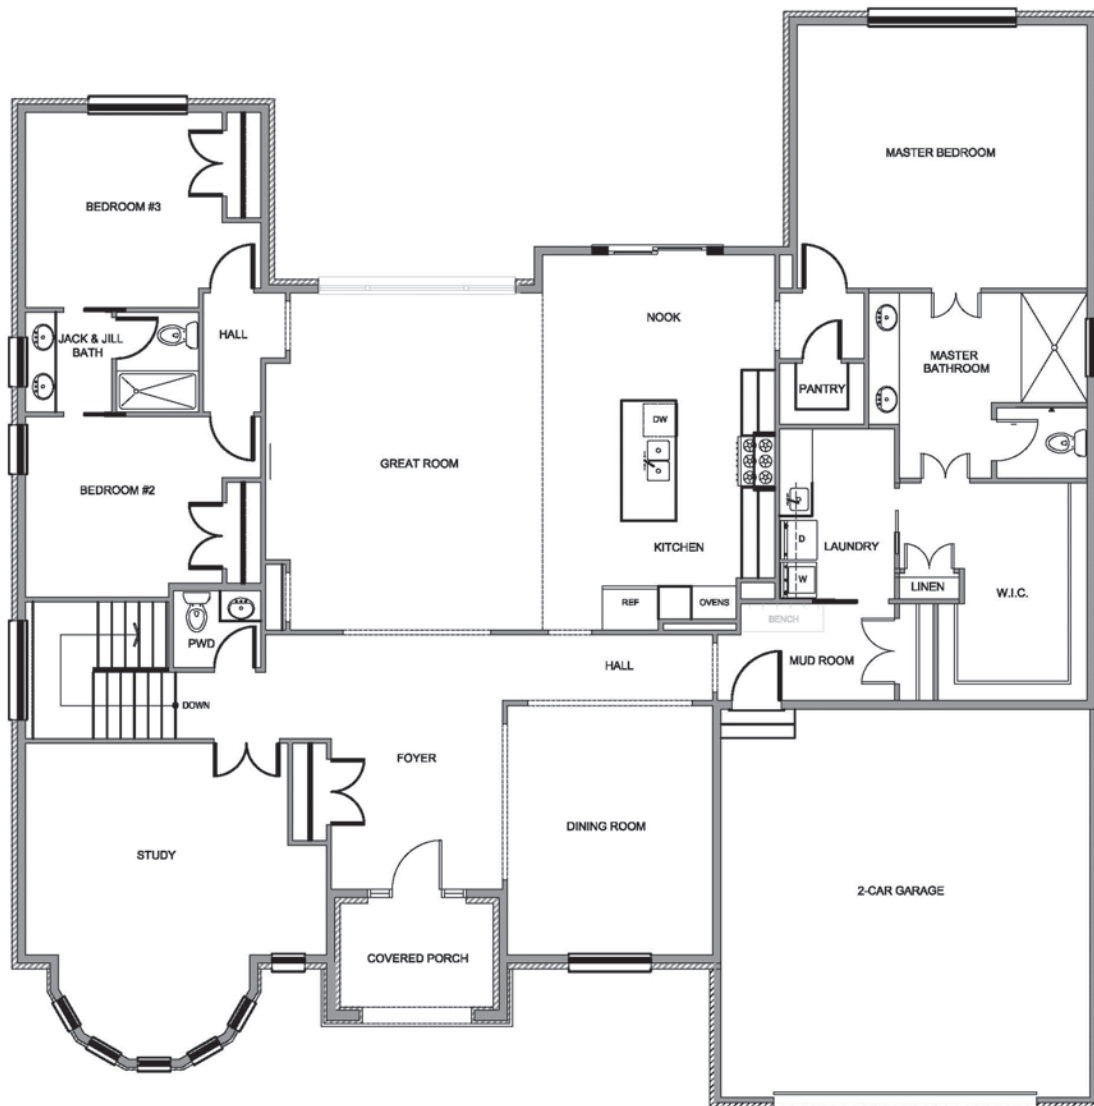

JUSTIN DOYLE
HOMES

MEDINAH

SERIES: SIGNATURE

3-5 BEDROOMS | 2-4 BATHROOMS | 1 LEVEL | 2-3 GARAGES | 2,967 SF+

CRAFTSMAN

TRADITIONAL

CLASSIC

*exterior finishes may vary per style

MEDINAH

SERIES: SIGNATURE

3-5 BEDROOMS | 2-4 BATHROOMS | 1 LEVEL | 2-3 GARAGES | 2,967 SF+

FIRST FLOOR