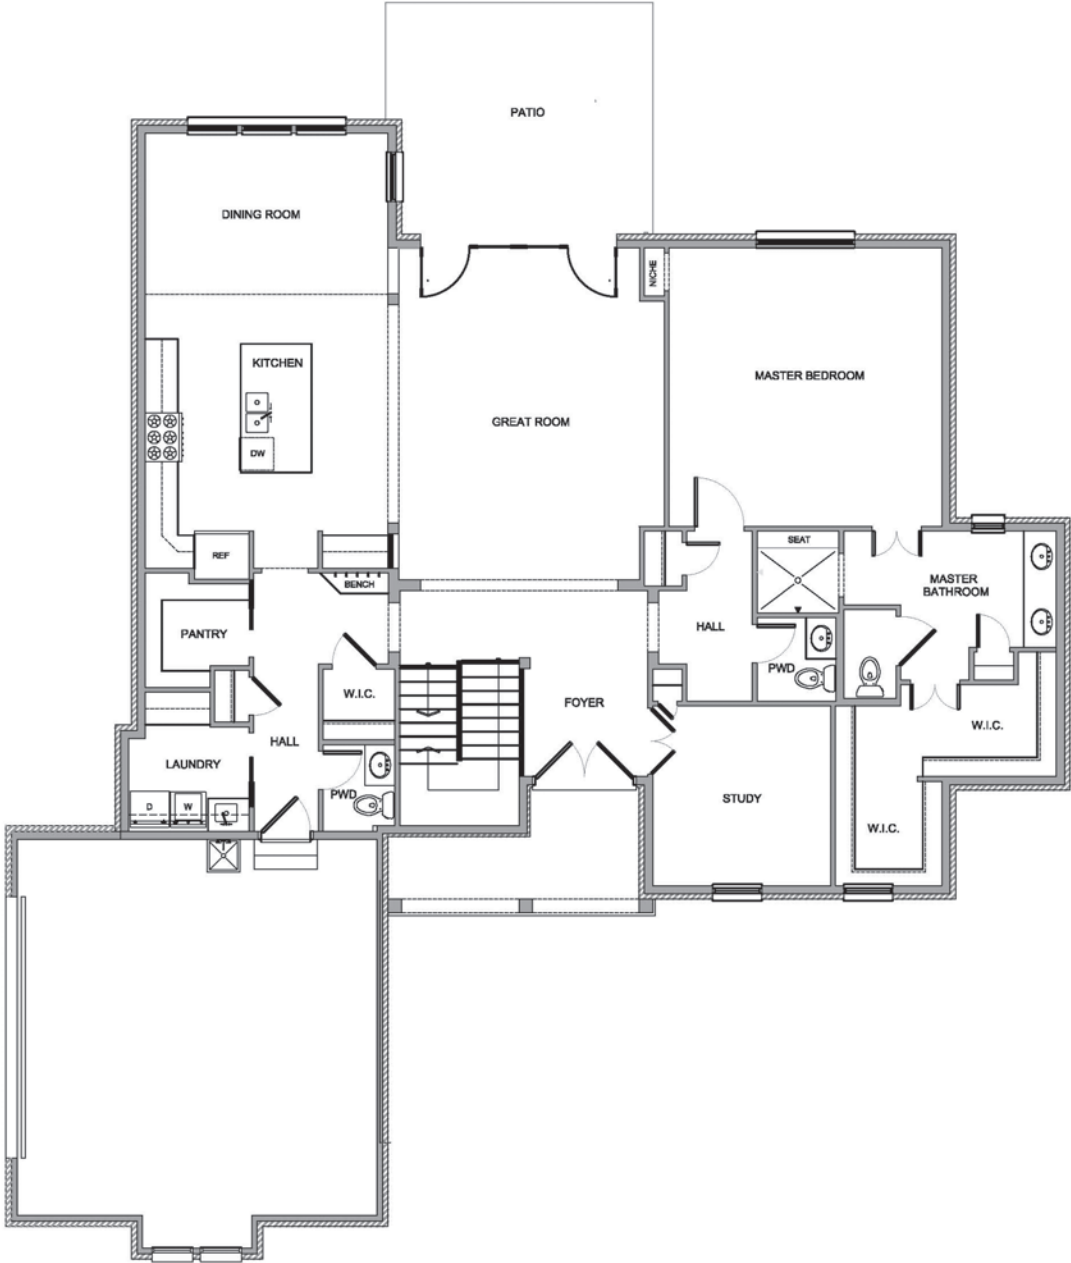

JUSTIN DOYLE
HOMES

CROOKED STICK

SERIES: SIGNATURE

4-6 BEDROOMS | 5-6 BATHROOMS | 2 LEVELS | 2-3 GARAGES | 4,069 SF+

CRAFTSMAN

TRADITIONAL

CLASSIC

FARMHOUSE

*exterior finishes may vary per style

CROOKED STICK

SERIES: SIGNATURE

4-6 BEDROOMS | 5-6 BATHROOMS | 2 LEVELS | 2-3 GARAGES | 4,069 SF+

FIRST FLOOR

CROOKED STICK

SERIES: SIGNATURE

4-6 BEDROOMS | 5-6 BATHROOMS | 2 LEVELS | 2-3 GARAGES | 4,069 SF+

SECOND FLOOR