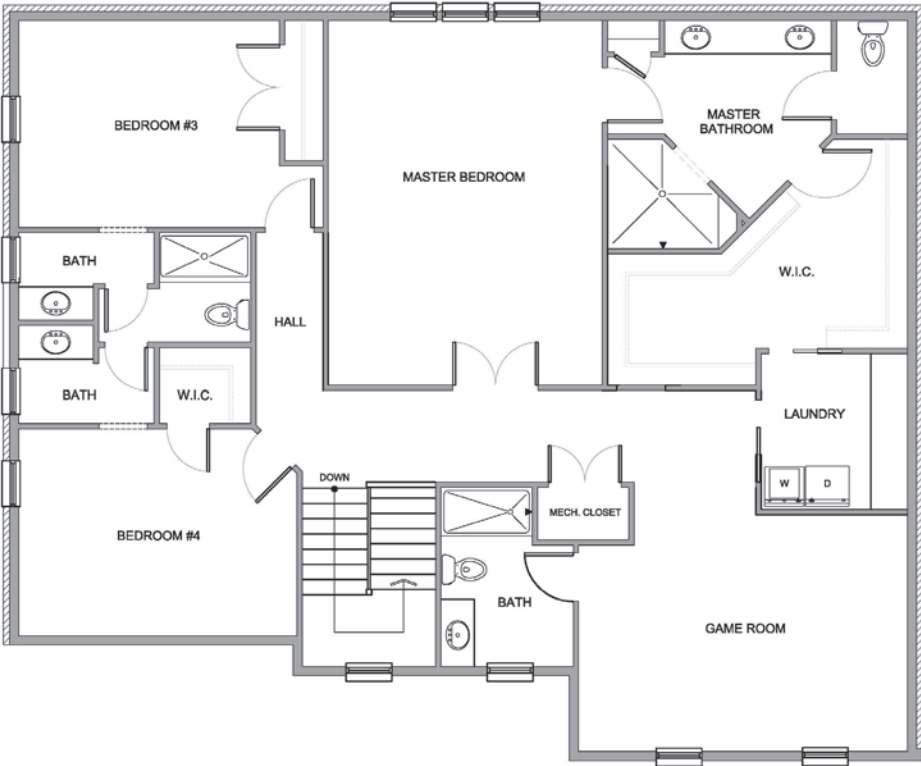

JUSTIN DOYLE
HOMES

CROOKED STICK

SERIES: SIGNATURE

4-6 BEDROOMS | 5-6 BATHROOMS | 2 LEVELS | 2-3 GARAGES | 4,069 SF+

CRAFTSMAN

TRADITIONAL

CLASSIC

FARMHOUSE

*exterior finishes may vary per style

CROOKED STICK

SERIES: SIGNATURE

4-6 BEDROOMS | 5-6 BATHROOMS | 2 LEVELS | 2-3 GARAGES | 4,069 SF+

FIRST FLOOR

CROOKED STICK

SERIES: SIGNATURE

4-6 BEDROOMS | 5-6 BATHROOMS | 2 LEVELS | 2-3 GARAGES | 4,069 SF+

SECOND FLOOR