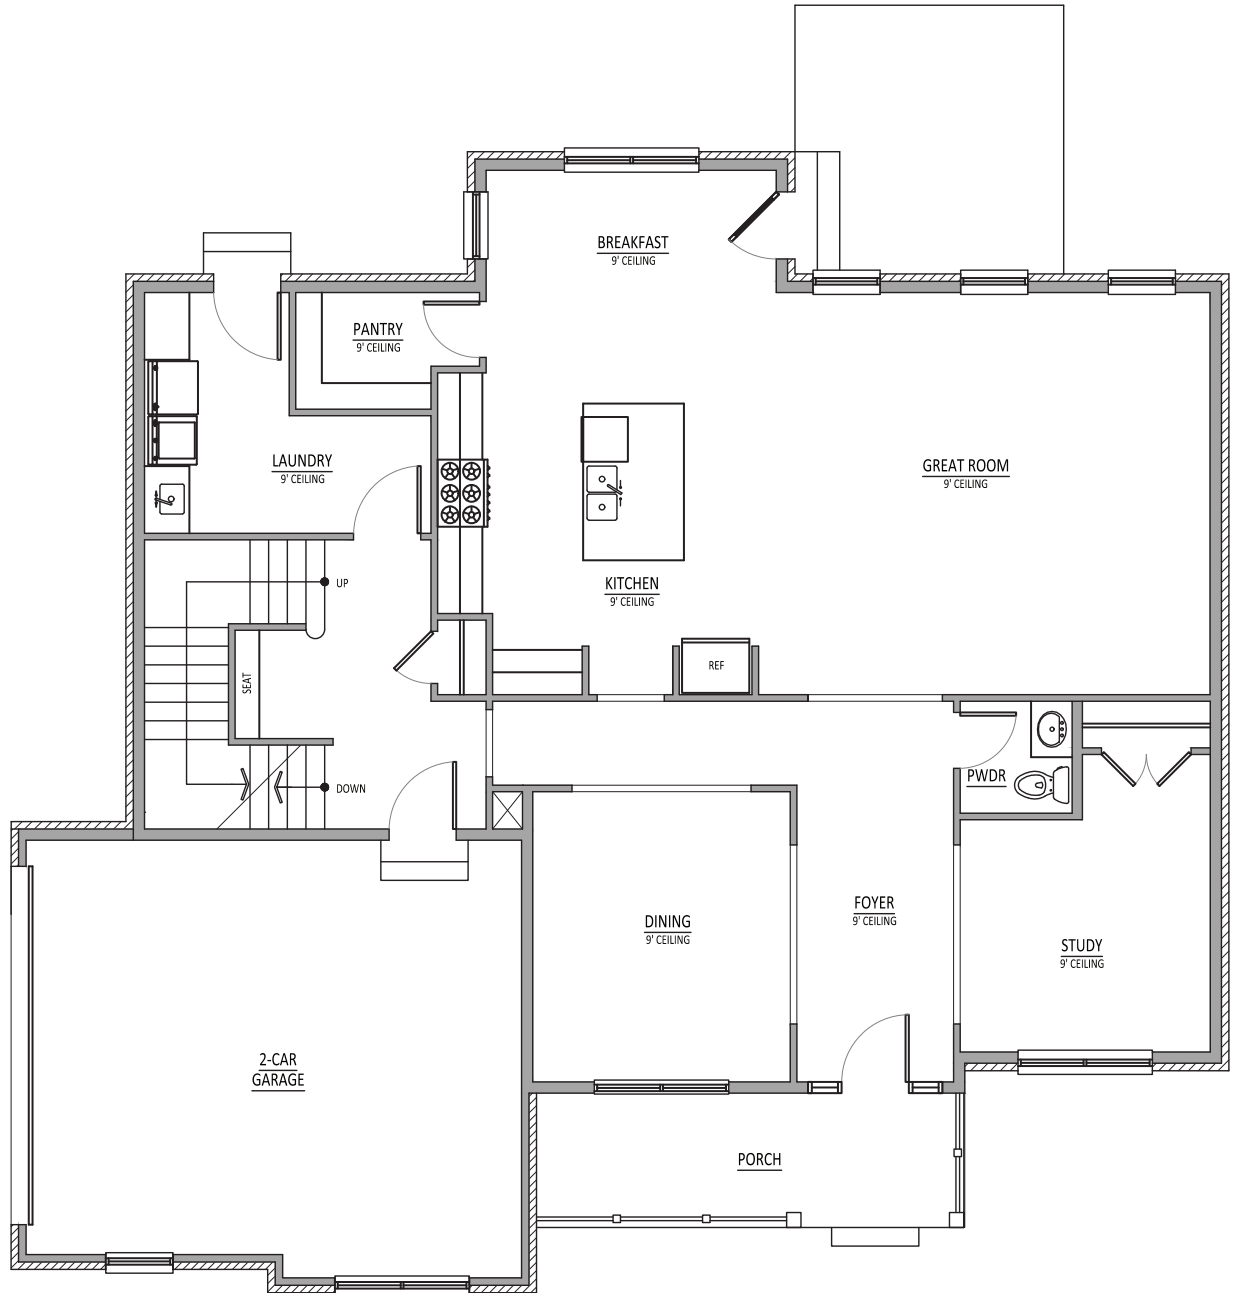

# COLONIAL HILLS

SERIES: SIGNATURE

3-5 BEDROOMS | 2-4 BATHROOMS | 2 LEVELS | 2-3 GARAGES | 3,119 SF+

CRAFTSMAN

TRADITIONAL

CLASSIC

\*exterior finishes may vary per style

# COLONIAL HILLS

SERIES: SIGNATURE

3-5 BEDROOMS | 2-4 BATHROOMS | 2 LEVELS | 2-3 GARAGES | 3,119 SF+

FIRST FLOOR

# COLONIAL HILLS

SERIES: SIGNATURE

3-5 BEDROOMS | 2-4 BATHROOMS | 2 LEVELS | 2-3 GARAGES | 3,119 SF+

SECOND FLOOR