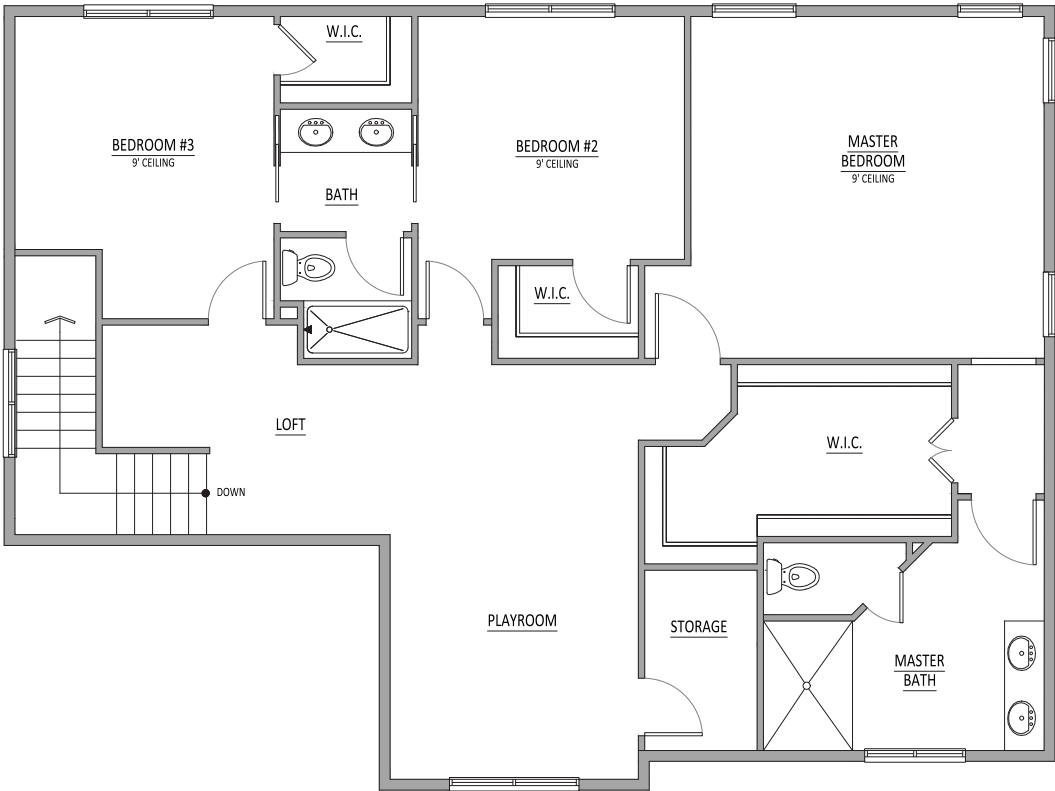

# COLONIAL HILLS

SERIES: SIGNATURE

3-5 BEDROOMS | 2-4 BATHROOMS | 2 LEVELS | 2-3 GARAGES | 3,119 SF+

CRAFTSMAN

TRADITIONAL

CLASSIC

\*exterior finishes may vary per style

# COLONIAL HILLS

SERIES: SIGNATURE

3-5 BEDROOMS | 2-4 BATHROOMS | 2 LEVELS | 2-3 GARAGES | 3,119 SF+

FIRST FLOOR

# COLONIAL HILLS

SERIES: SIGNATURE

3-5 BEDROOMS | 2-4 BATHROOMS | 2 LEVELS | 2-3 GARAGES | 3,119 SF+

SECOND FLOOR