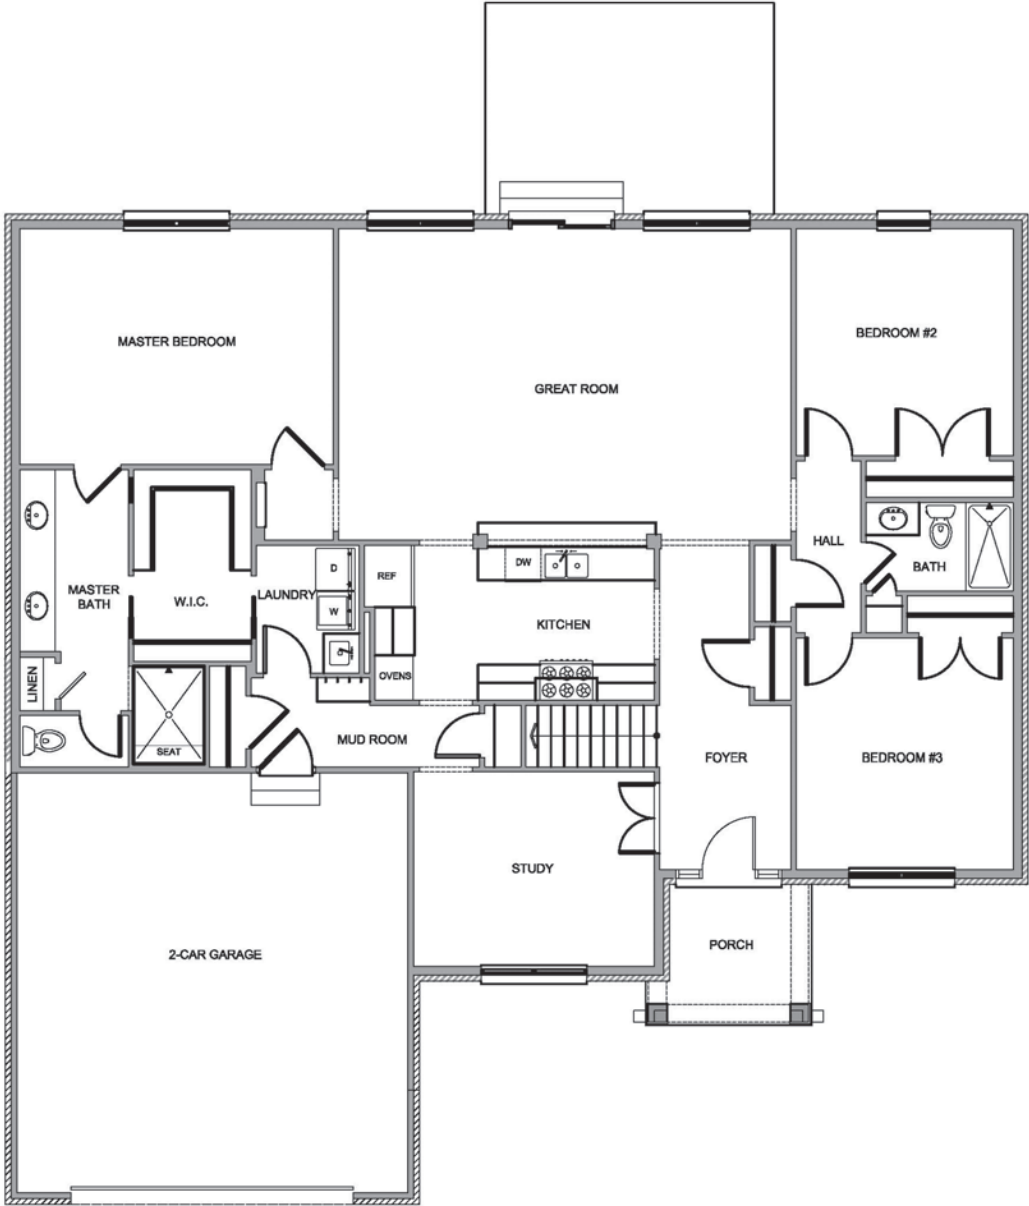

JUSTIN DOYLE
HOMES

COLDSTREAM

SERIES: SIGNATURE

3-5 BEDROOMS | 2-4 BATHROOMS | 1 LEVEL | 2-3 GARAGES | 2,140 SF+

CRAFTSMAN

TRADITIONAL

CLASSIC

*exterior finishes may vary per style

COLDSTREAM

SERIES: SIGNATURE

3-5 BEDROOMS | 2-4 BATHROOMS | 1 LEVEL | 2-3 GARAGES | 2,140 SF+

FIRST FLOOR