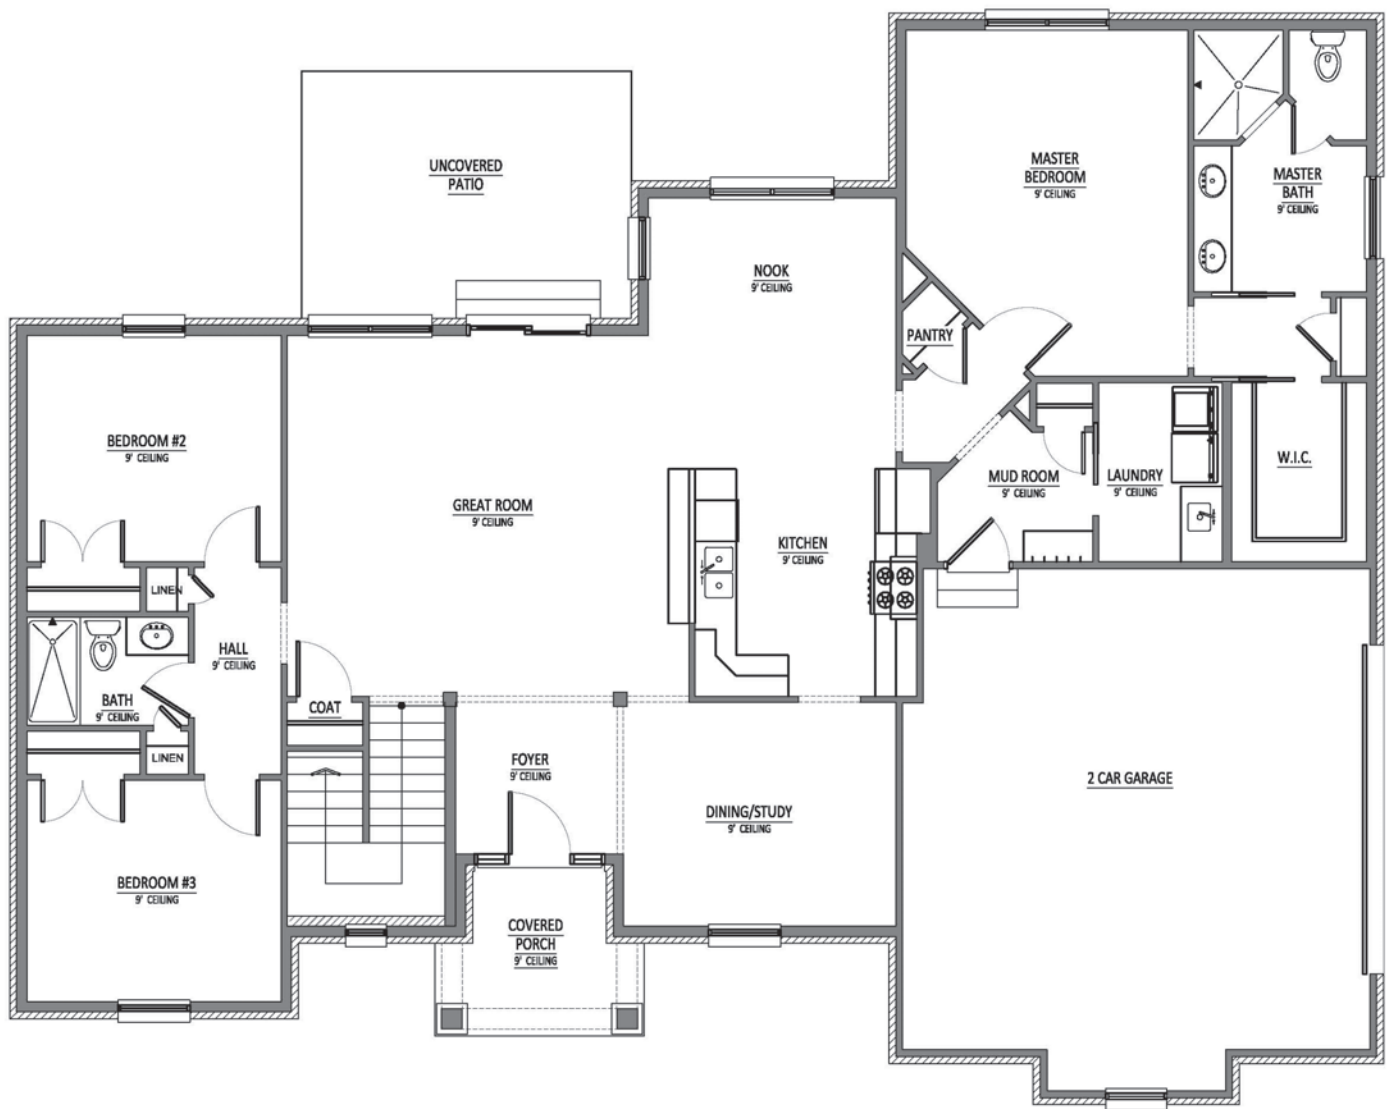

JUSTIN DOYLE
HOMES

CAMARGO

SERIES: SIGNATURE

3-5 BEDROOMS | 2-4 BATHROOMS | 1 LEVEL | 2-3 GARAGES | 2,070 SF+

CRAFTSMAN

TRADITIONAL

CLASSIC

*exterior finishes may vary per style

CAMARGO

SERIES: SIGNATURE

3-5 BEDROOMS | 2-4 BATHROOMS | 1 LEVEL | 2-3 GARAGES | 2,070 SF+

FIRST FLOOR