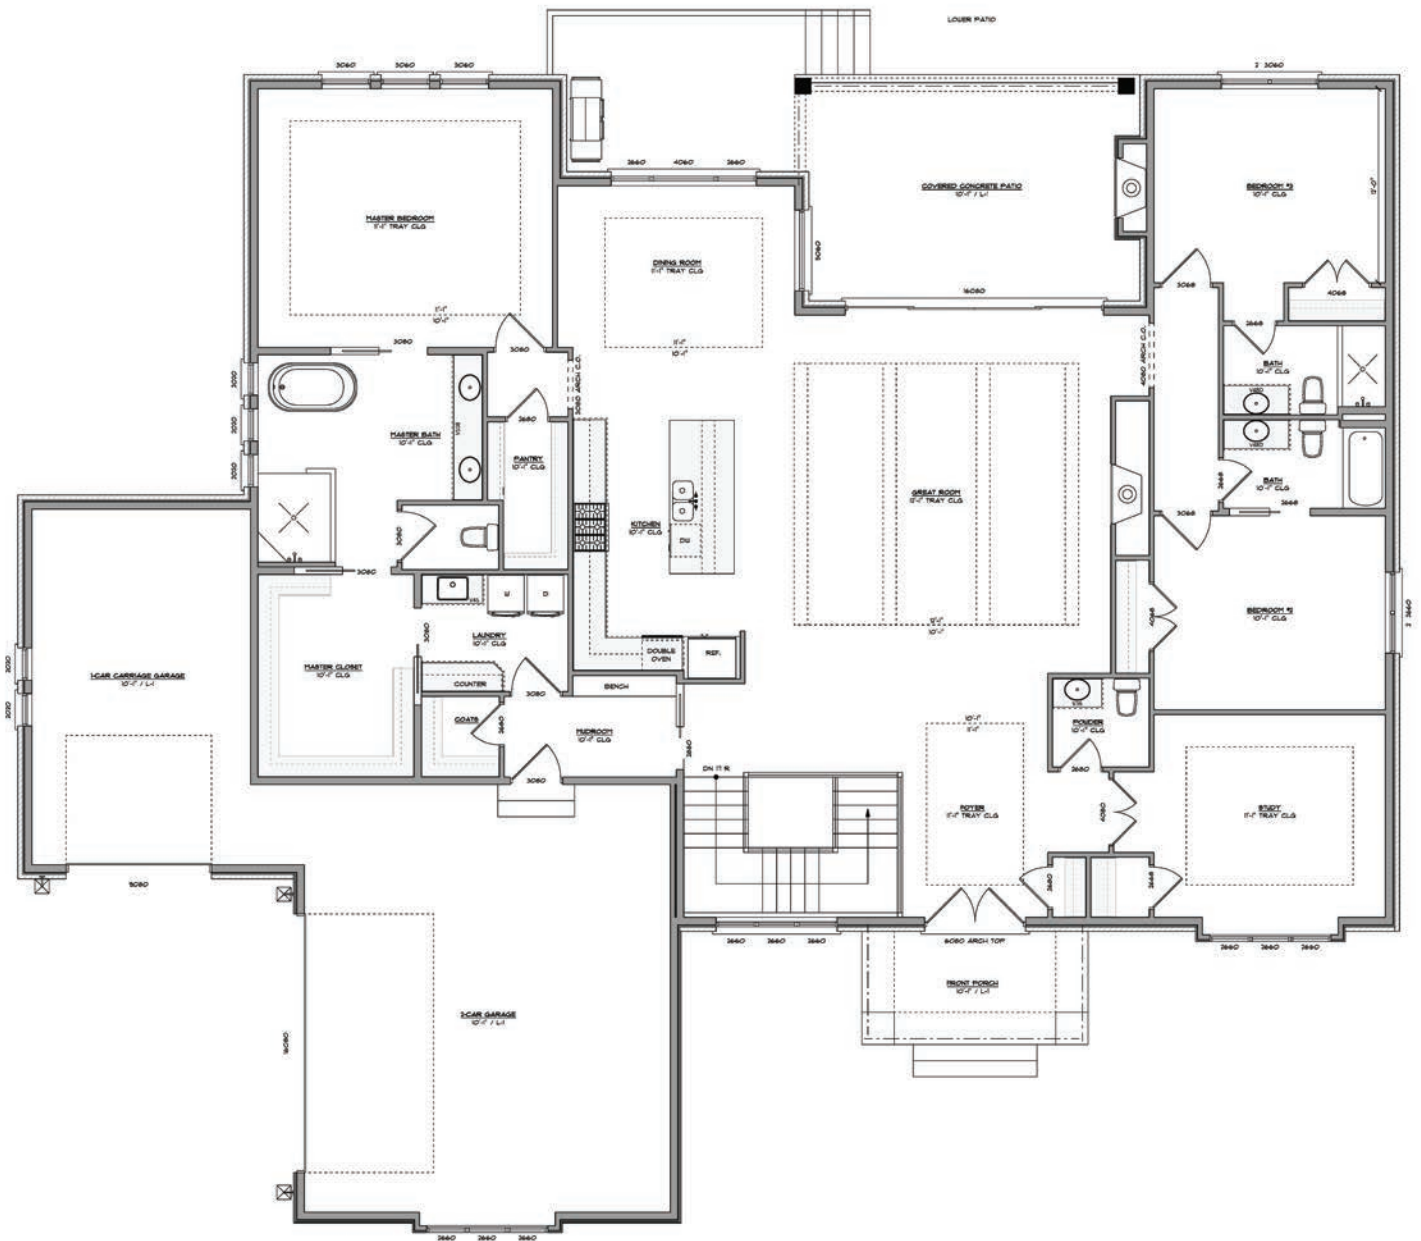

# BRETON

SERIES: SIGNATURE

3-5 BEDROOMS | 3.5-5 BATHROOMS | 1 LEVEL | 2-3 GARAGES | 3,174 SF+

\*exterior finishes may vary per style

# BRETON

SERIES: SIGNATURE

3-5 BEDROOMS | 3.5-5 BATHROOMS | 1 LEVEL | 2-3 GARAGES | 3,174 SF+

FIRST FLOOR