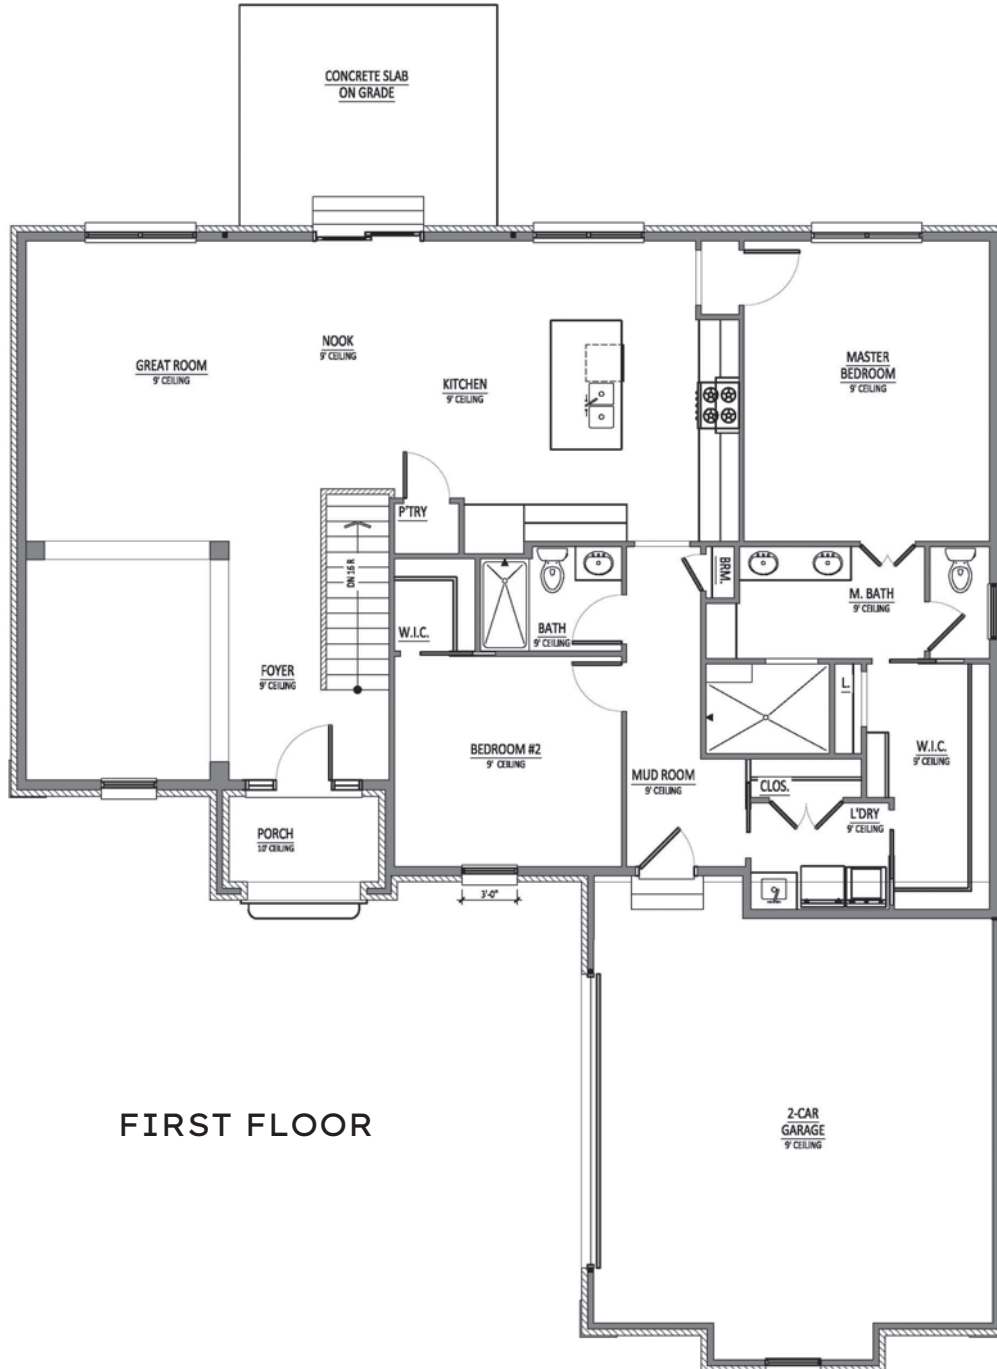

JUSTIN DOYLE
HOMES

BEECHWOOD

SERIES: SIGNATURE

2-5 BEDROOMS | 2-3 BATHROOMS | 1 LEVEL | 2-3 GARAGES | 1,858 SF+

CRAFTSMAN

TRADITIONAL

CLASSIC

*exterior finishes may vary per style

BEECHWOOD

SERIES: SIGNATURE

2-5 BEDROOMS | 2-3 BATHROOMS | 1 LEVEL | 2-3 GARAGES | 1,858 SF+

FIRST FLOOR